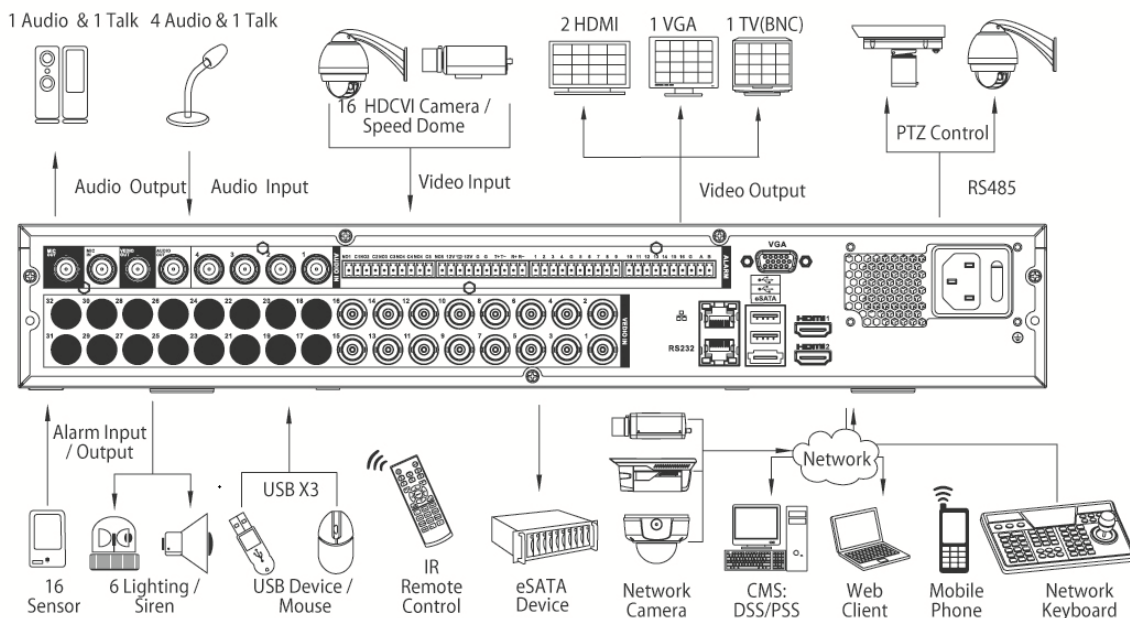

DH-HCVR7404/7408/7416L

	selection, Digital zoom
Backup Mode	USB Device/eSATA Device/Internal SATA burner/Network
Network	
Ethernet	RJ-45 port (10/100M/1000M)
Network Functions	HTTP, IPv4/IPv6, TCP/IP, UPNP, RTSP, UDP, SMTP, NTP, DHCP, DNS, PPPOE, DDNS, FTP, IP Filter
Max. User Access	128 users
Smart Phone	iPhone, iPad, Android, Windows Phone
Storage	
Internal HDD	4 SATA ports, up to 16TB
External HDD	1 eSATA port, up to 16TB
Auxiliary Interface	
USB Interface	3 ports(2 Rear),USB2.0
RS232	1 port, For PC communication & Keyboard
RS485	1 port RS485 for PTZ control,1 port RS422 for Keyboard
General	
Power Supply	AC 100~240 V, 50/60 Hz
Power Consumption	40W(without HDD)
Working Environment	-10°C ~+55°C / 10%~90%RH / 86~106kpa
Dimension(W×D×H)	1.5U, 440mm×410mm×70mm
Weight	6KG(without HDD)

System Connection

*Takes HCVR7416L as an example

Dahua Technology Co., Ltd.

1199'BinAn Road, Binjiang District, Hangzhou, China

Tel: +86-571-87688883

Fax: +86-571-87688815